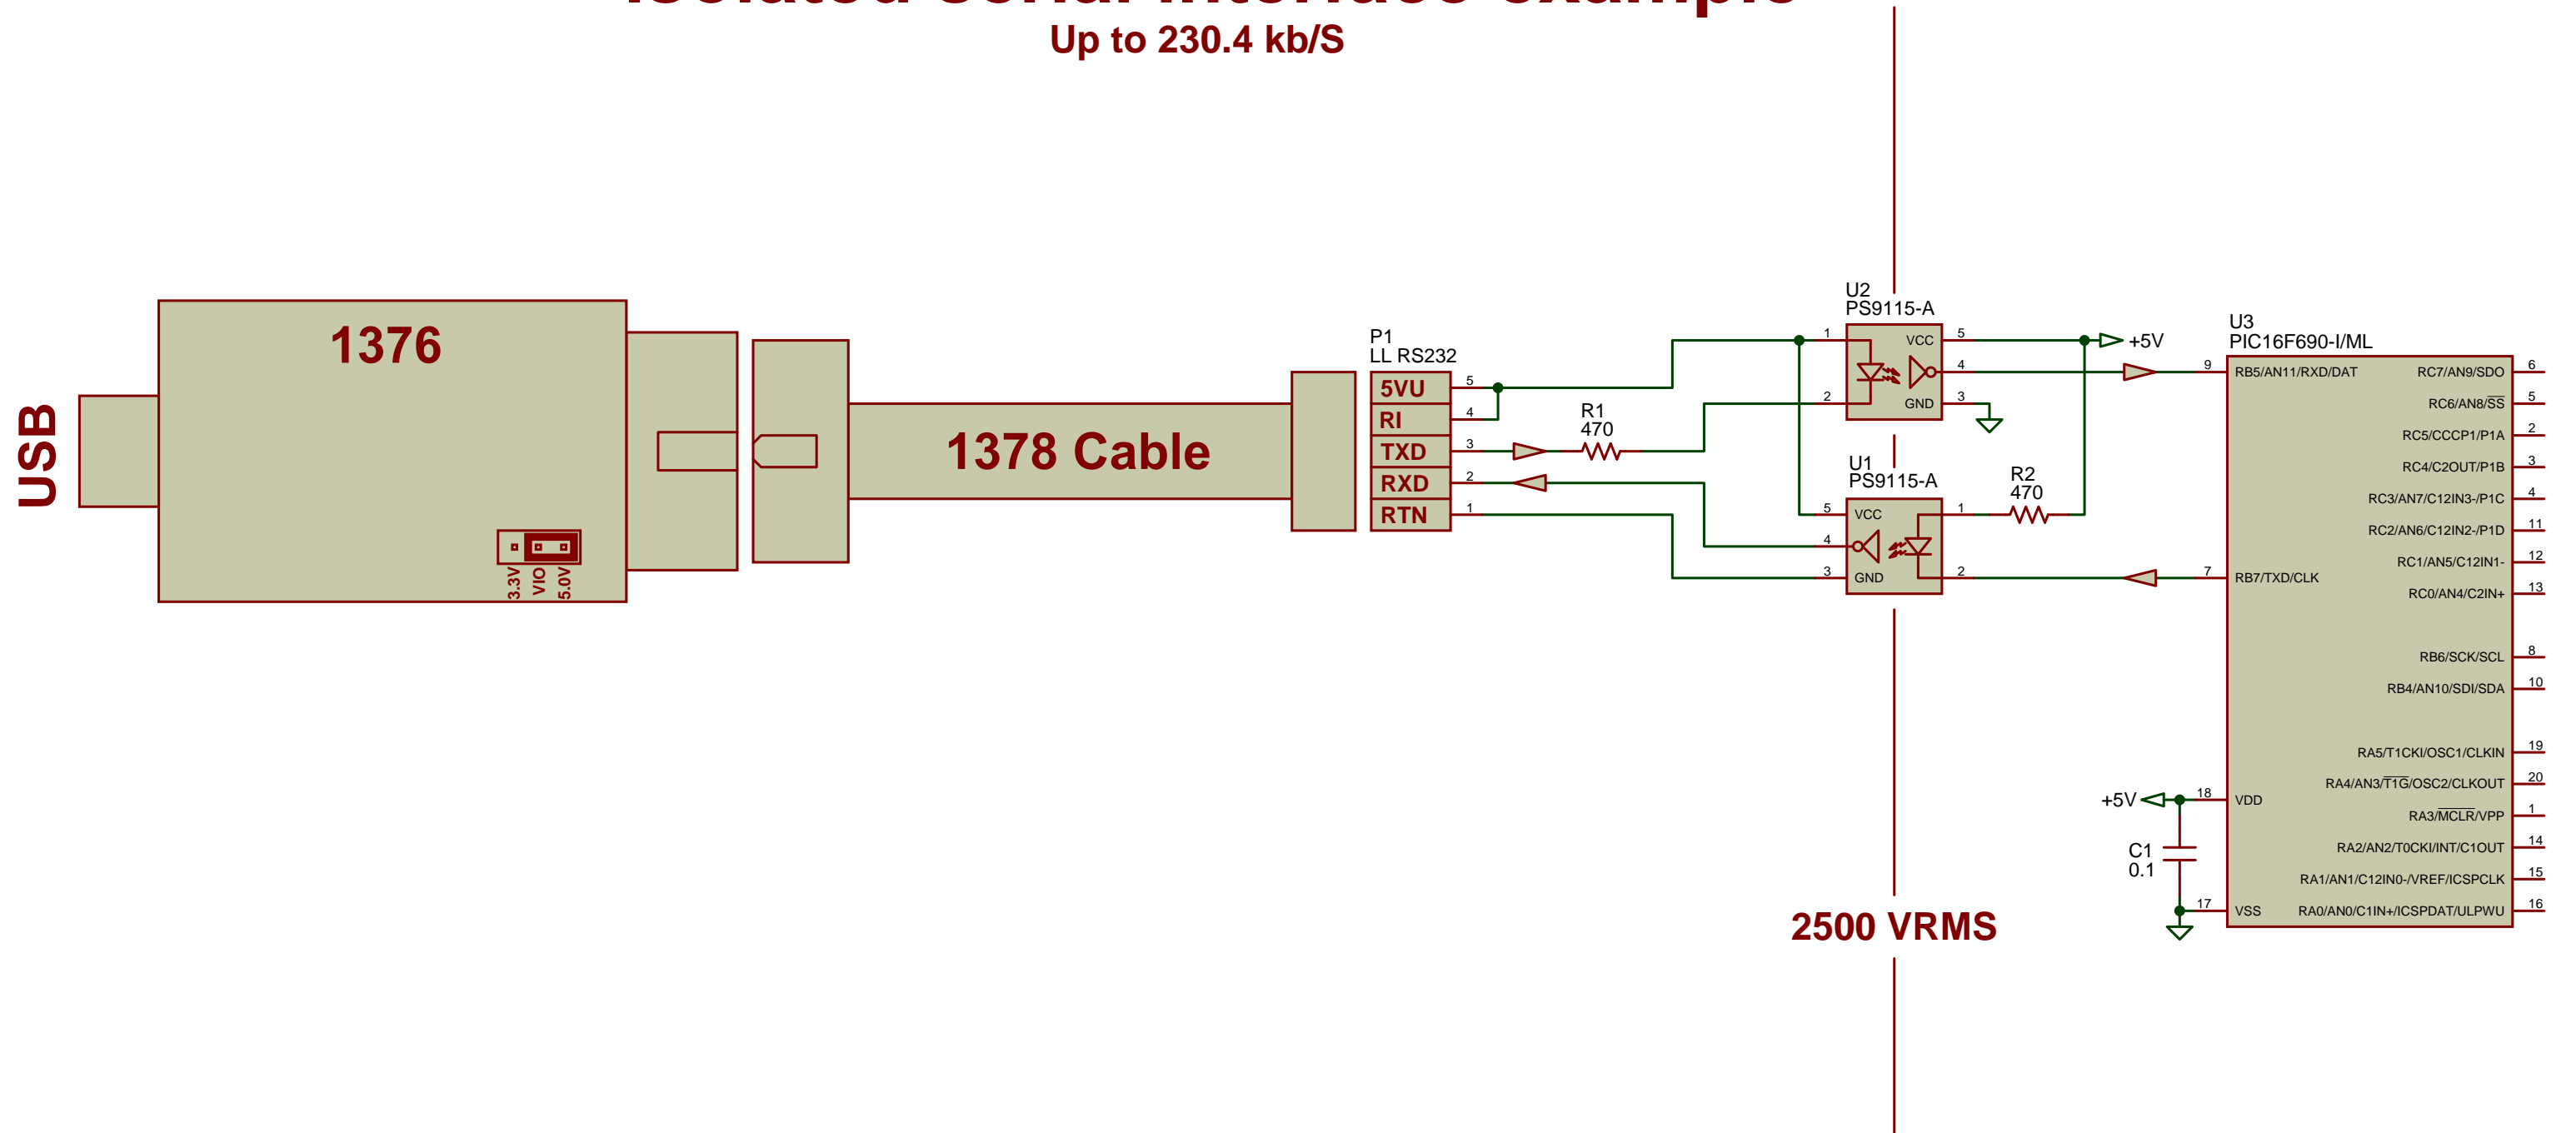

REVISION HISTORY			
REV	DESCRIPTION	APPROVED	DATE

APPROVALS		DATE	TITLE		
DRAWN	J TAYLOR	09/04/11	1376 logic level RS232 to optocoupler isolated serial interface cable.		
CHECKED					
ENGINEER					
PROJ ENGINEER			SIZE	FSCM NO.	DRAWING NO.
APPROVED			B		1378.DSN
QA			SCALE	NONE	REV: -
			© 2009 TES	MODIFIED: 09/04/11 11:27:05 AM	SHEET 1 OF 2

REVISION HISTORY			
REV	DESCRIPTION	APPROVED	DATE

Isolated serial interface example

Up to 230.4 kb/S

APPROVALS		DATE	TITLE		
DRAWN	J TAYLOR	09/04/11	1376 logic level RS232 to optocoupler isolated serial interface cable.		
CHECKED					
ENGINEER					
PROJ ENGINEER			SIZE	FSCM NO.	DRAWING NO.
APPROVED			B		1378.DSN
QA			SCALE	NONE	REV: -
			© 2009 TES	MODIFIED: 09/04/11 11:27:05 AM	SHEET 2 OF 2