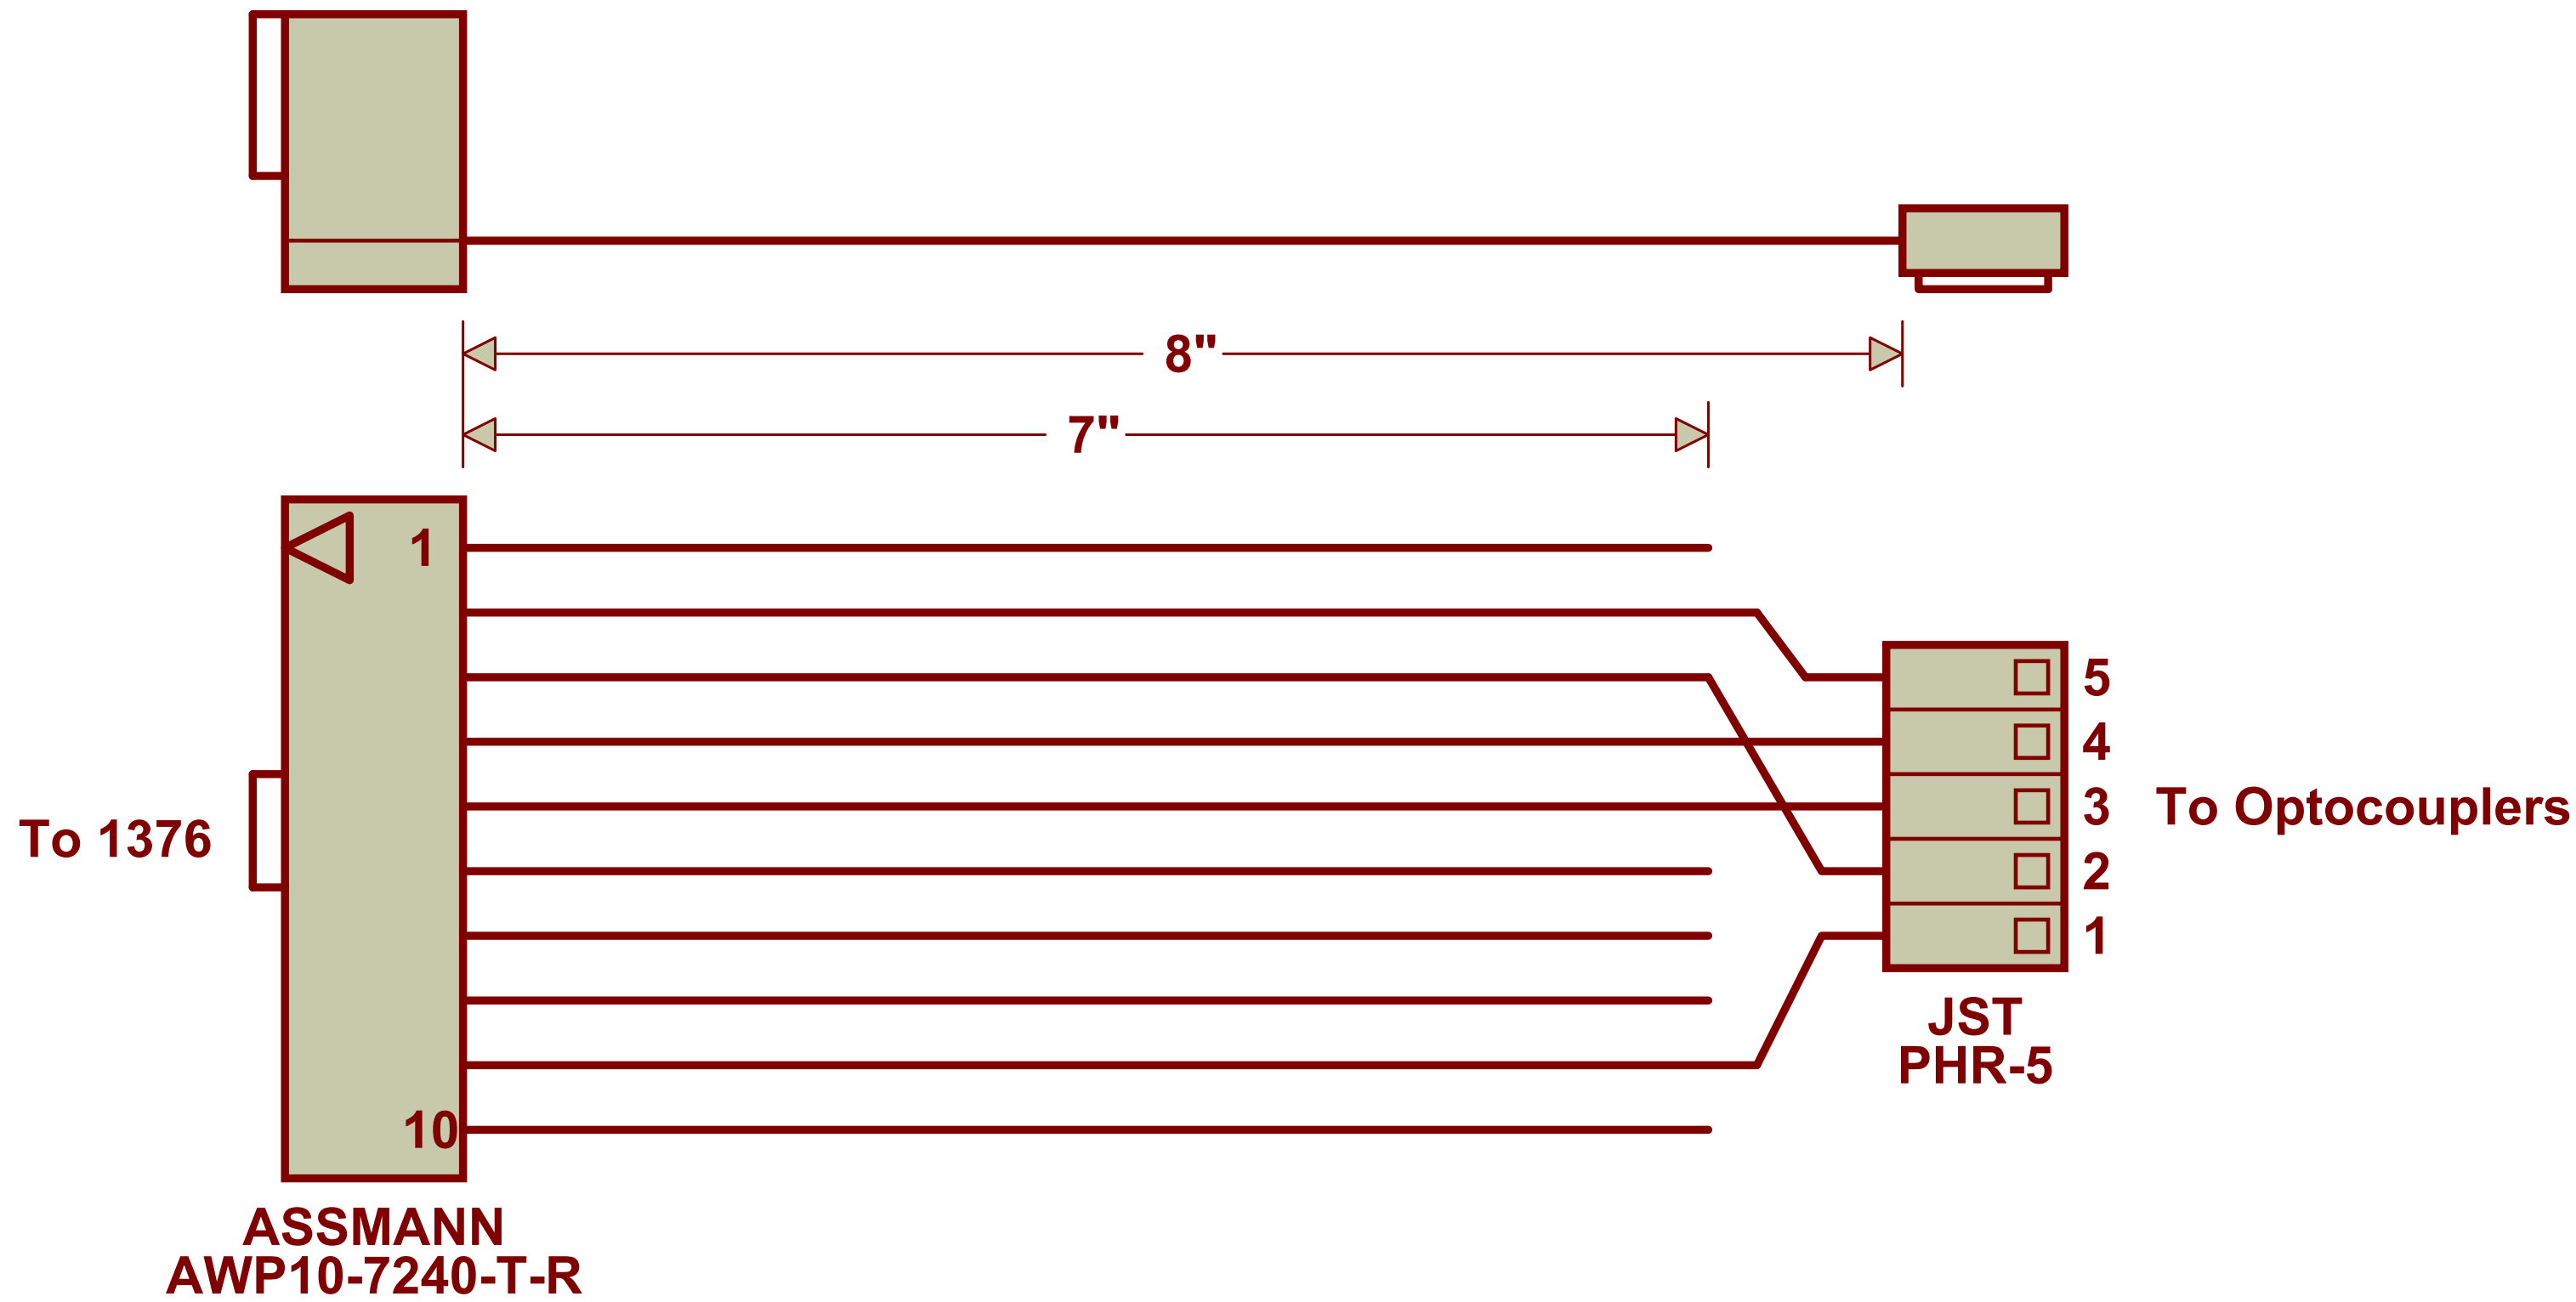

REVISION HISTORY			
REV	DESCRIPTION	APPROVED	DATE

APPROVALS		DATE	TITLE		
DRAWN	J TAYLOR	09/04/11	1376 logic level RS232 to optocoupler isolated serial interface cable.		
CHECKED					
ENGINEER					
PROJ ENGINEER			SIZE	FSCM NO.	DRAWING NO.
APPROVED			B		1378.DSN
QA			SCALE	NONE	REV: -
			© 2009 TES	MODIFIED: 09/04/11 11:27:05 AM	SHEET 1 OF 2

REVISION HISTORY			
REV	DESCRIPTION	APPROVED	DATE

Isolated serial interface example

Up to 230.4 kb/S

APPROVALS		DATE	TITLE		
DRAWN	J TAYLOR	09/04/11	1376 logic level RS232 to optocoupler isolated serial interface cable.		
CHECKED					
ENGINEER					
PROJ ENGINEER			SIZE	FSCM NO.	DRAWING NO.
APPROVED			B		1378.DSN
QA			SCALE	NONE	REV: -
			© 2009 TES	MODIFIED: 09/04/11 11:27:05 AM	SHEET 2 OF 2